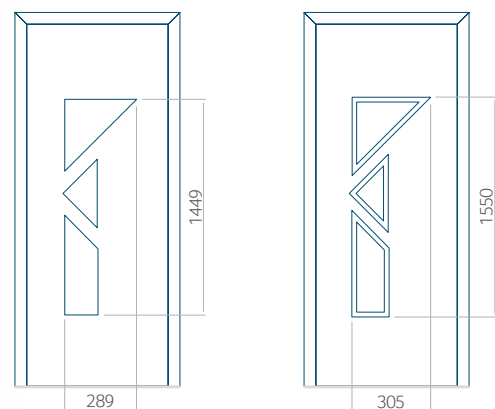

53 Paneelmodel

PVC	ALU	WOOD
☒	☒	☐

Kleuren

AP/SAL	RAL	TEKNOS/RAL
☒	☒	☐

Vulling

HPL	ALU	WOOD
☒	☒	☐

INOX-versiering

PVC	ALU	WOOD
☒	☒	☐

Minimale paneelafmetingen

PVC	ALU	WOOD
600x1650	600x1650	☐

Maximale paneelafmetingen

PVC	ALU	WOOD
900x2100	1100x2300	☐

Wij bieden panelen met twee soorten vulling aan: of uit poliurethaan schuim en multiplex (de PLUS-vulling) of uit geëxtrudeerd polystyreen (XPS) (de Classic-vulling).

Onafhankelijk daarvan zijn de panelen verkrijgbaar in dikten van 24, 36 of 48 mm. De buitenkant van onze panelen maken wij of uit HPL-platen, uit PVC en aluminium of uit aluminium platen, naar gelang de wensen van de klant en de technische vereisten. HPL-platen worden beplakt met folie, aluminium platen worden gepoedercoat. Houten deurpanelen zijn verkrijgbaar met dikten van 24, 36 of 46 mm.