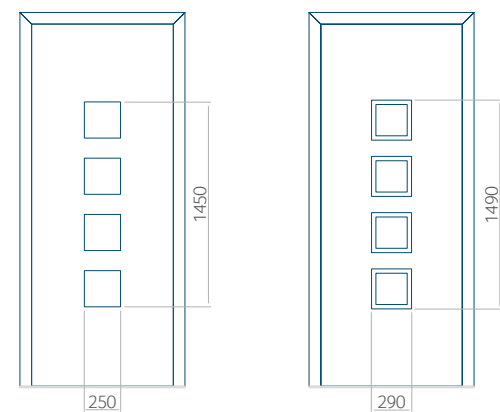

25 Paneelmodel

PVC	ALU	WOOD
☒	☒	☒

Kleuren

AP/SAL	RAL	TEKNOS/RAL
☒	☒	☒

Vulling

HPL	ALU	WOOD
☒	☒	☒

INOX-versiering

PVC	ALU	WOOD
☒	☒	☒

Minimale paneelafmetingen

PVC	ALU	WOOD
600x1650	600x1650	340x1400

Maximale paneelafmetingen

PVC	ALU	WOOD
900x2100	1100x2300	840x2240

Wij bieden panelen met twee soorten vulling aan: of uit poliurethaan schuim en multiplex (de PLUS-vulling) of uit geëxtrudeerd polystyreen (XPS) (de Classic-vulling).

Onafhankelijk daarvan zijn de panelen verkrijgbaar in dikten van 24, 36 of 48 mm. De buitenkant van onze panelen maken wij of uit HPL-platen, uit PVC en aluminium of uit aluminium platen, naar gelang de wensen van de klant en de technische vereisten. HPL-platen worden beplakt met folie, aluminium platen worden gepoedercoat. Houten deurpanelen zijn verkrijgbaar met dikten van 24, 36 of 46 mm.